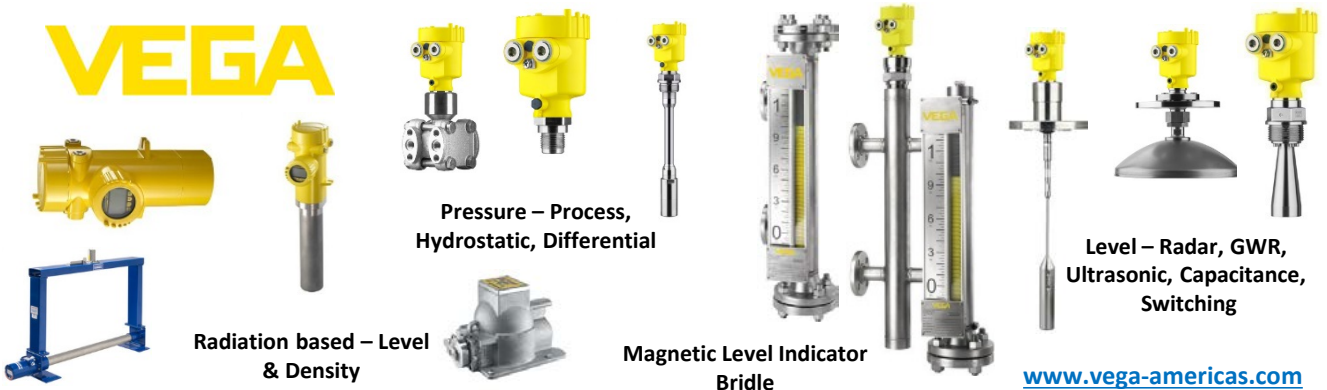

## VEGA

Pressure - Process,  
Hydrostatic, Differential

Radiation based - Level  
& Density

Magnetic Level Indicator  
Bridle

Level - Radar, GWR,  
Ultrasonic, Capacitance,  
Switching

[www.vega-americas.com](http://www.vega-americas.com)